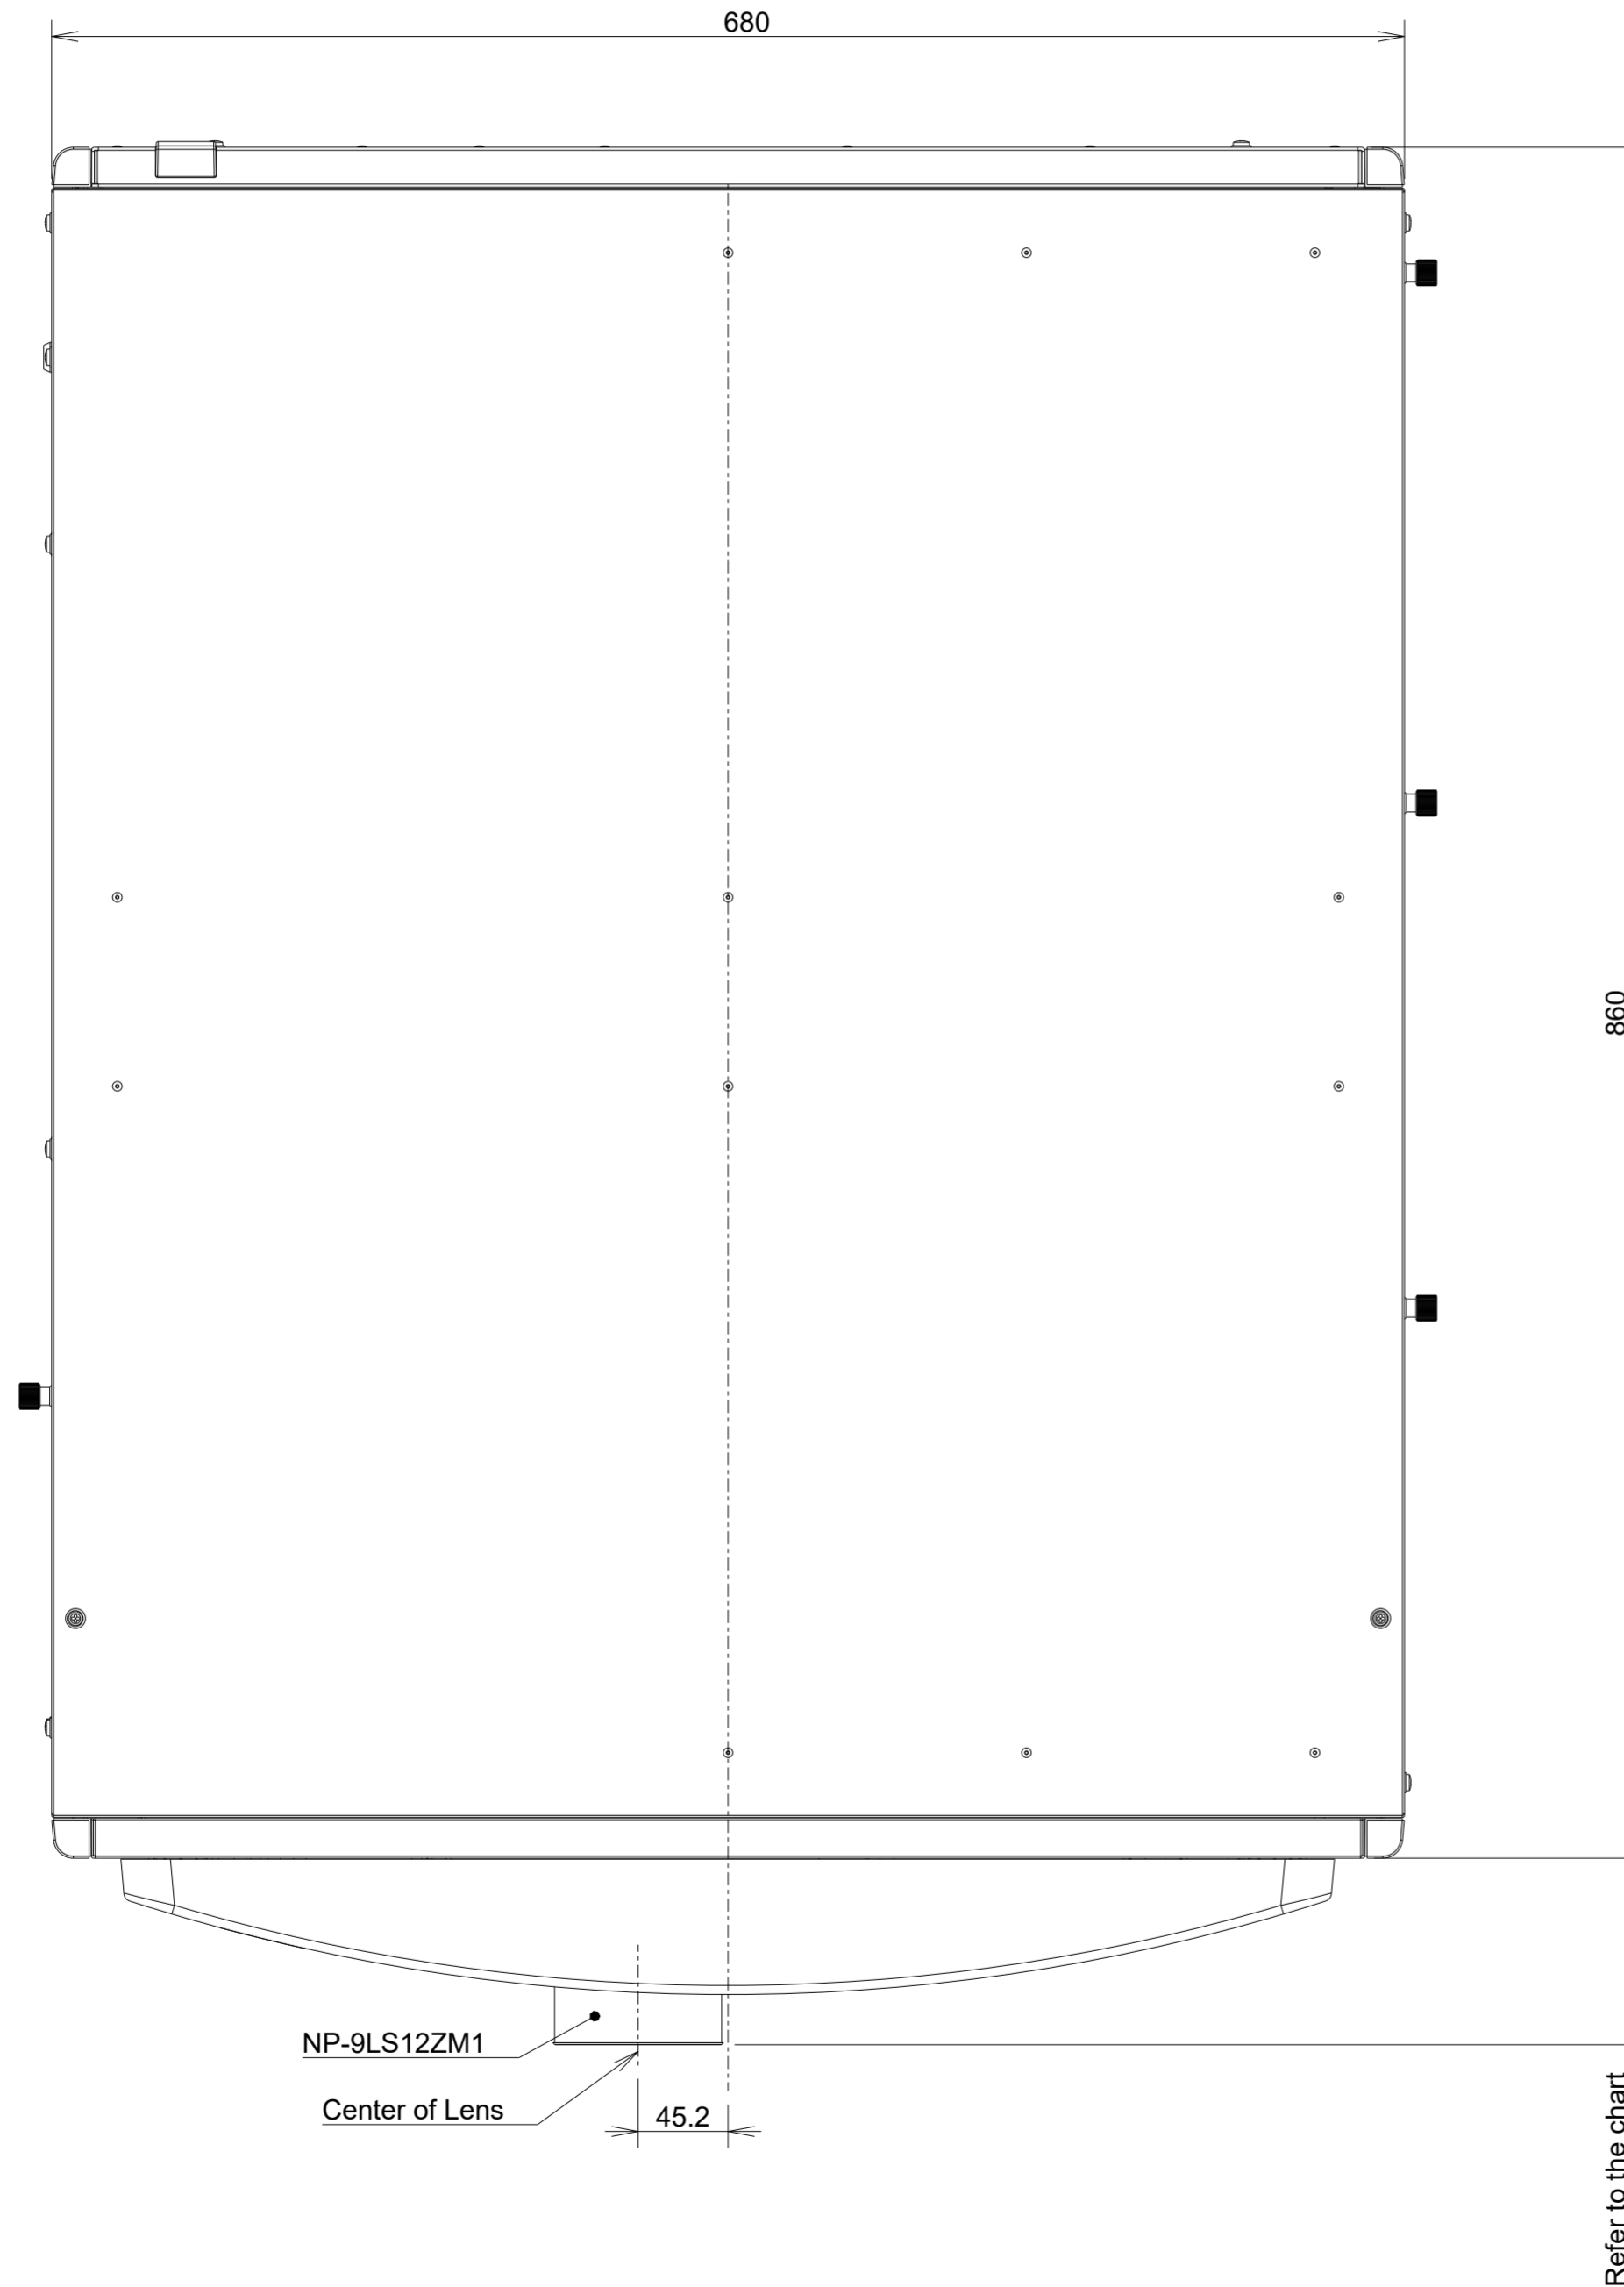

【NP-NC603L Series】

NP-NC603L Series with Option Lens

LENS LOCATION	
LENS	Protruding value (mm)
NP-9LS08ZM1	134
NP-9LS12ZM1	93.8
NP-9LS13ZM1	93.8
NP-9LS16ZM1	93.8
NP-9LS20ZM1	83.7

REV	DESCRIPTION
1	2023.07.04
Sharp NEC Display Solutions, Ltd.	